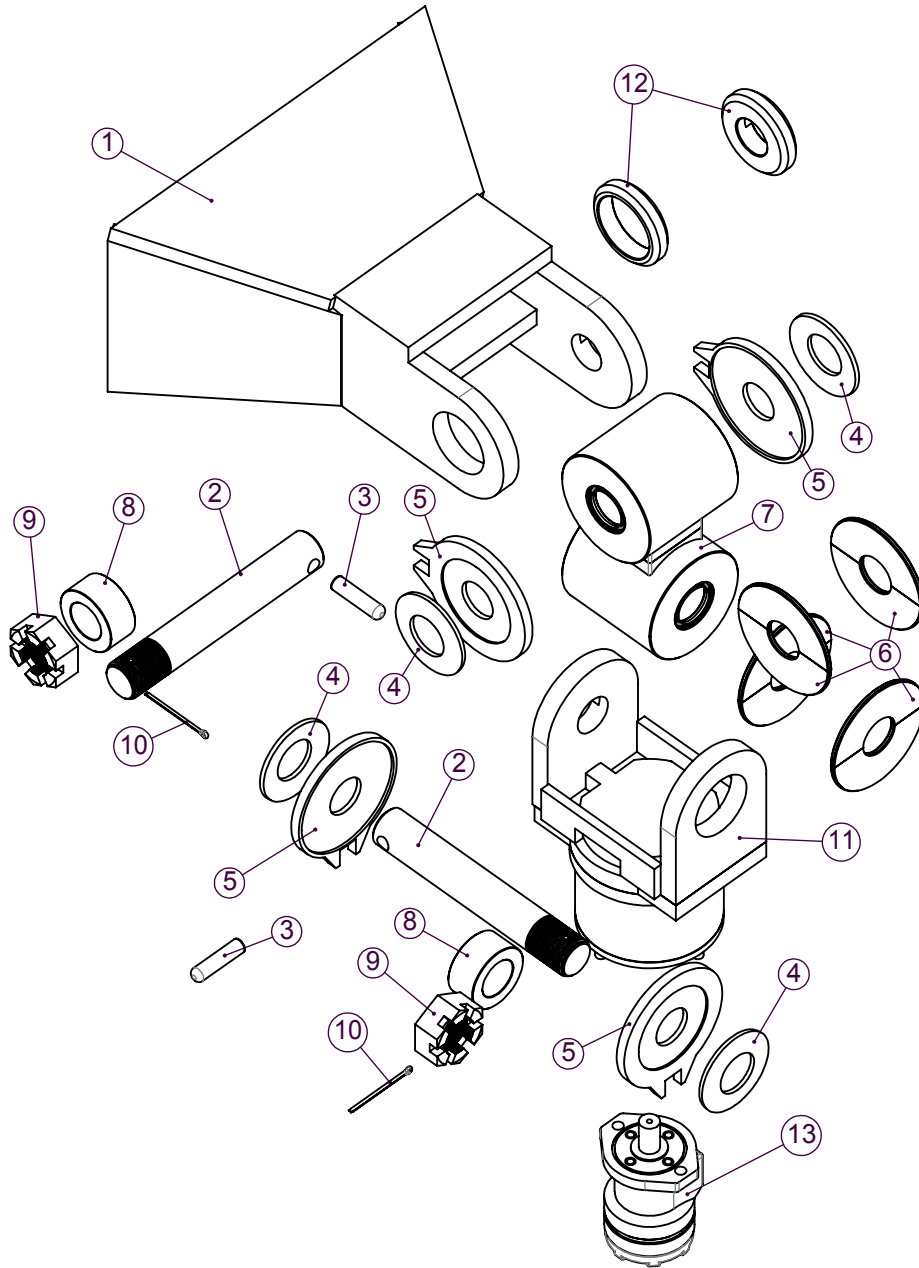

6KProducts

Bringing reliability to high pressure hydraulic systems

9E0040

SKID GRAPPLE PARTS ASSEMBLY

ITEM NO.	QTY.	PART NO.	DESCRIPTION
1	1	9E0038	BOOM END
2	2	9EP530	6" SNUBBER PIN
3	2	FPD067	3/4" X 3" DOWEL PIN
4	4	9E0006	THICK SPRING (6mm / .366" THICK) BELLEVILLE WASHER
5	4	9ES521	6" DISC RETAINER
6	4	9ES004	FABRIC LINING SET (2 pc.)
7	1	9ES000	6" SNUBBER ASSEMBLY
8	2	9ES511	TENSION SPACER
9	2	FNF80C	2" NF CASTLE NUT
10	2	FPC061	COTTER PIN, 3/16 X 3 1/2
11	1	9EY000	PIVOT ASSY COMPLETE
12	1	9E0016	ESCO BOOM END REPAIR KIT
13	1	VMC004	H SERIES MOTOR #101-1028

9E0040

SKID GRAPPLE PARTS ASSEMBLY