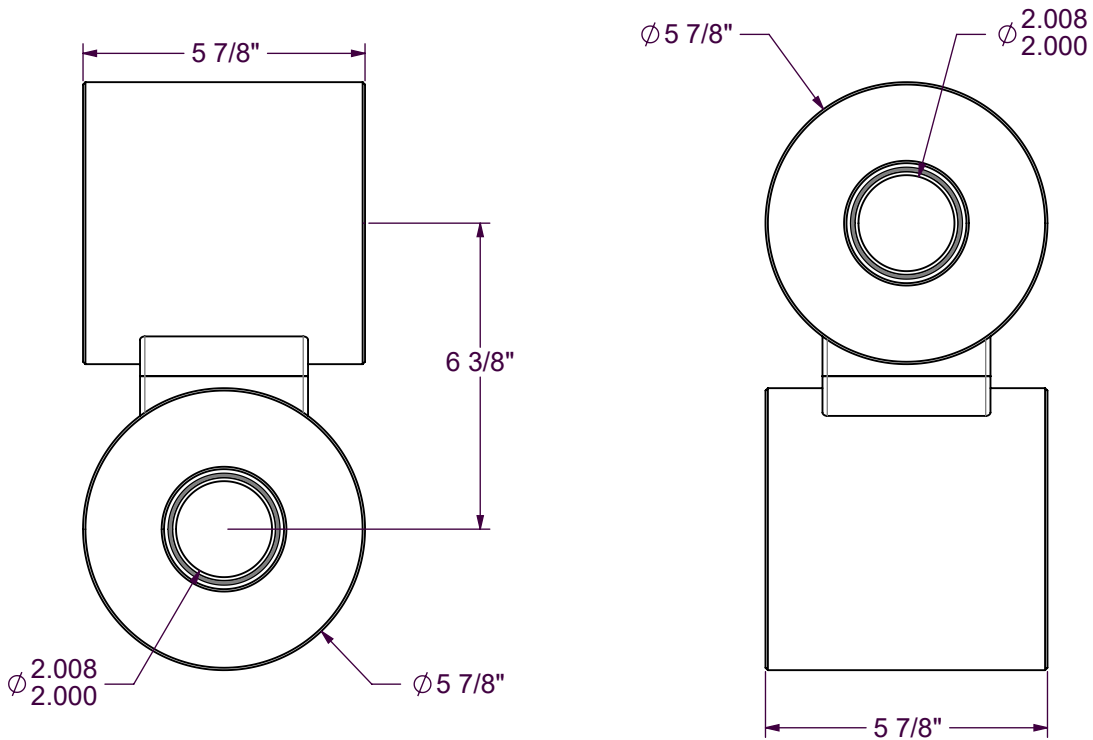

6KProducts

Bringing reliability to high pressure hydraulic systems

9ES000

6" SNUBBER ASSEMBLY

ITEM No.	QTY.	PART No.	DESCRIPTION	REMARKS
1	1	9ES007	6" SNUBBER WELDMENT	
2	4	9ES503	SNUBBER BUSHING	Lubricate With Grease During Assembly
4	4	SS0028	2 X 2 1/2 X 1/4 ROD SCRAPER	