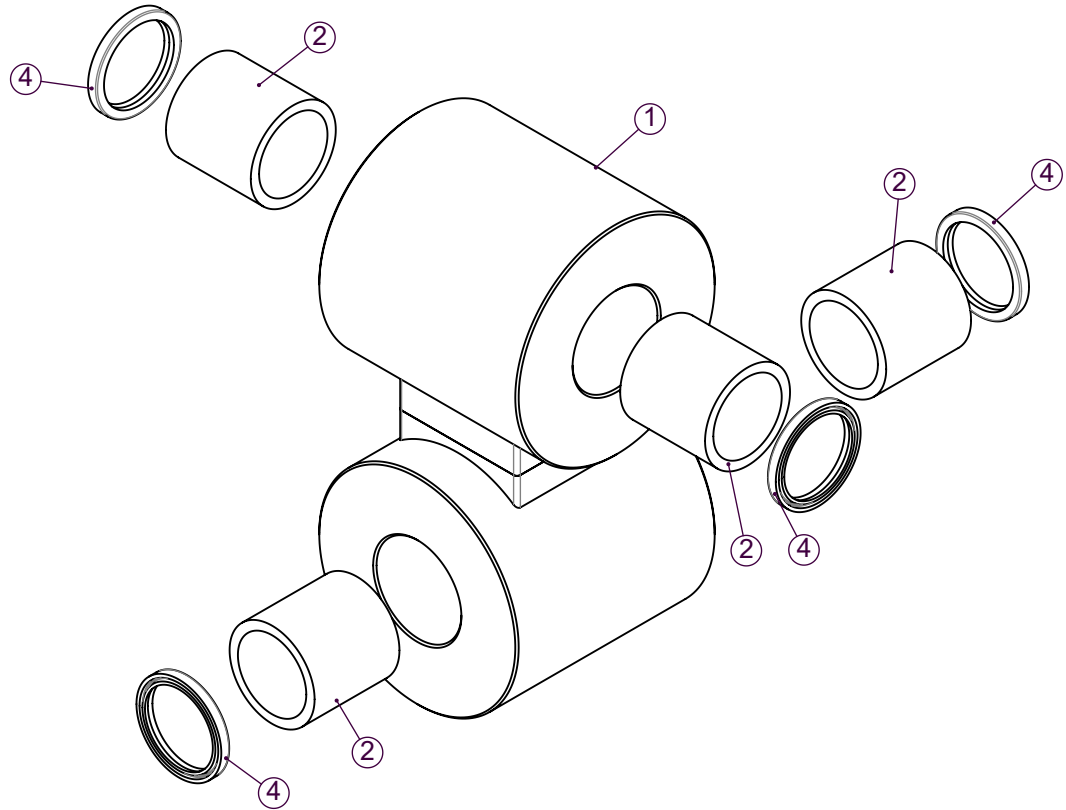

6KProducts

Bringing reliability to high pressure hydraulic systems

9ES000

6" SNUBBER ASSEMBLY

ITEM No.	QTY.	PART No.	DESCRIPTION	REMARKS
1	1	9ES007	6" SNUBBER WELDMENT	
2	4	9ES503	SNUBBER BUSHING	Lubricate With Grease During Assembly
4	4	SS0028	2 X 2 1/2 X 1/4 ROD SCRAPER	