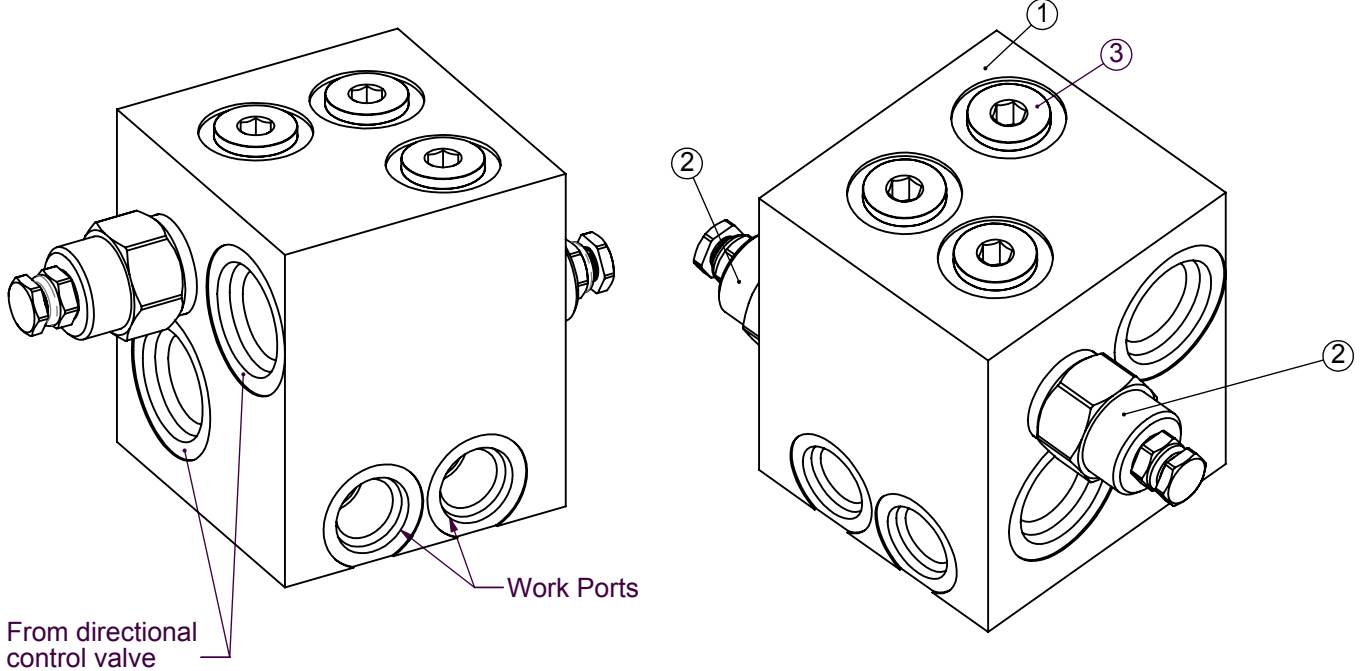

6KProducts

Bringing reliability to high pressure hydraulic systems

DPC004

CROSS PORT RELIEF, 40 GPM

ITEM No.	QTY.	PART No.	DESCRIPTION	REMARKS
1	1	DPC005	W-T CROSS PORT RELIEF BLOCK	
2	2	VHSR15	CARTRIDGE VALVE, SUN RPGC-FAN	Set 1000 PSI Range 100-3000 PSI
3	3	HH0370	COUNTERSUNK O-RING PLUG, 714CS-8	