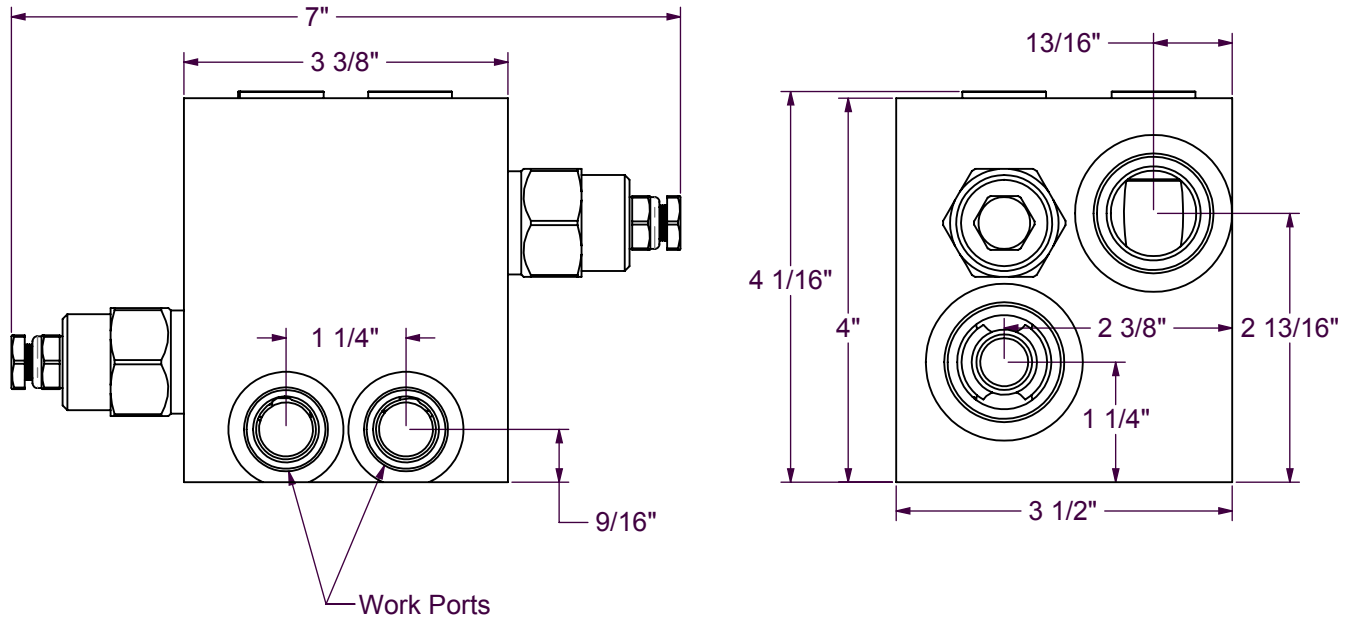

6KProducts

Bringing reliability to high pressure hydraulic systems

DPC004

CROSS PORT RELIEF, 40 GPM

ITEM No.	QTY.	PART No.	DESCRIPTION	REMARKS
1	1	DPC005	W-T CROSS PORT RELIEF BLOCK	
2	2	VHSR15	CARTRIDGE VALVE, SUN RPGC-FAN	Set 1000 PSI Range 100-3000 PSI
3	3	HH0370	COUNTERSUNK O-RING PLUG, 714CS-8	